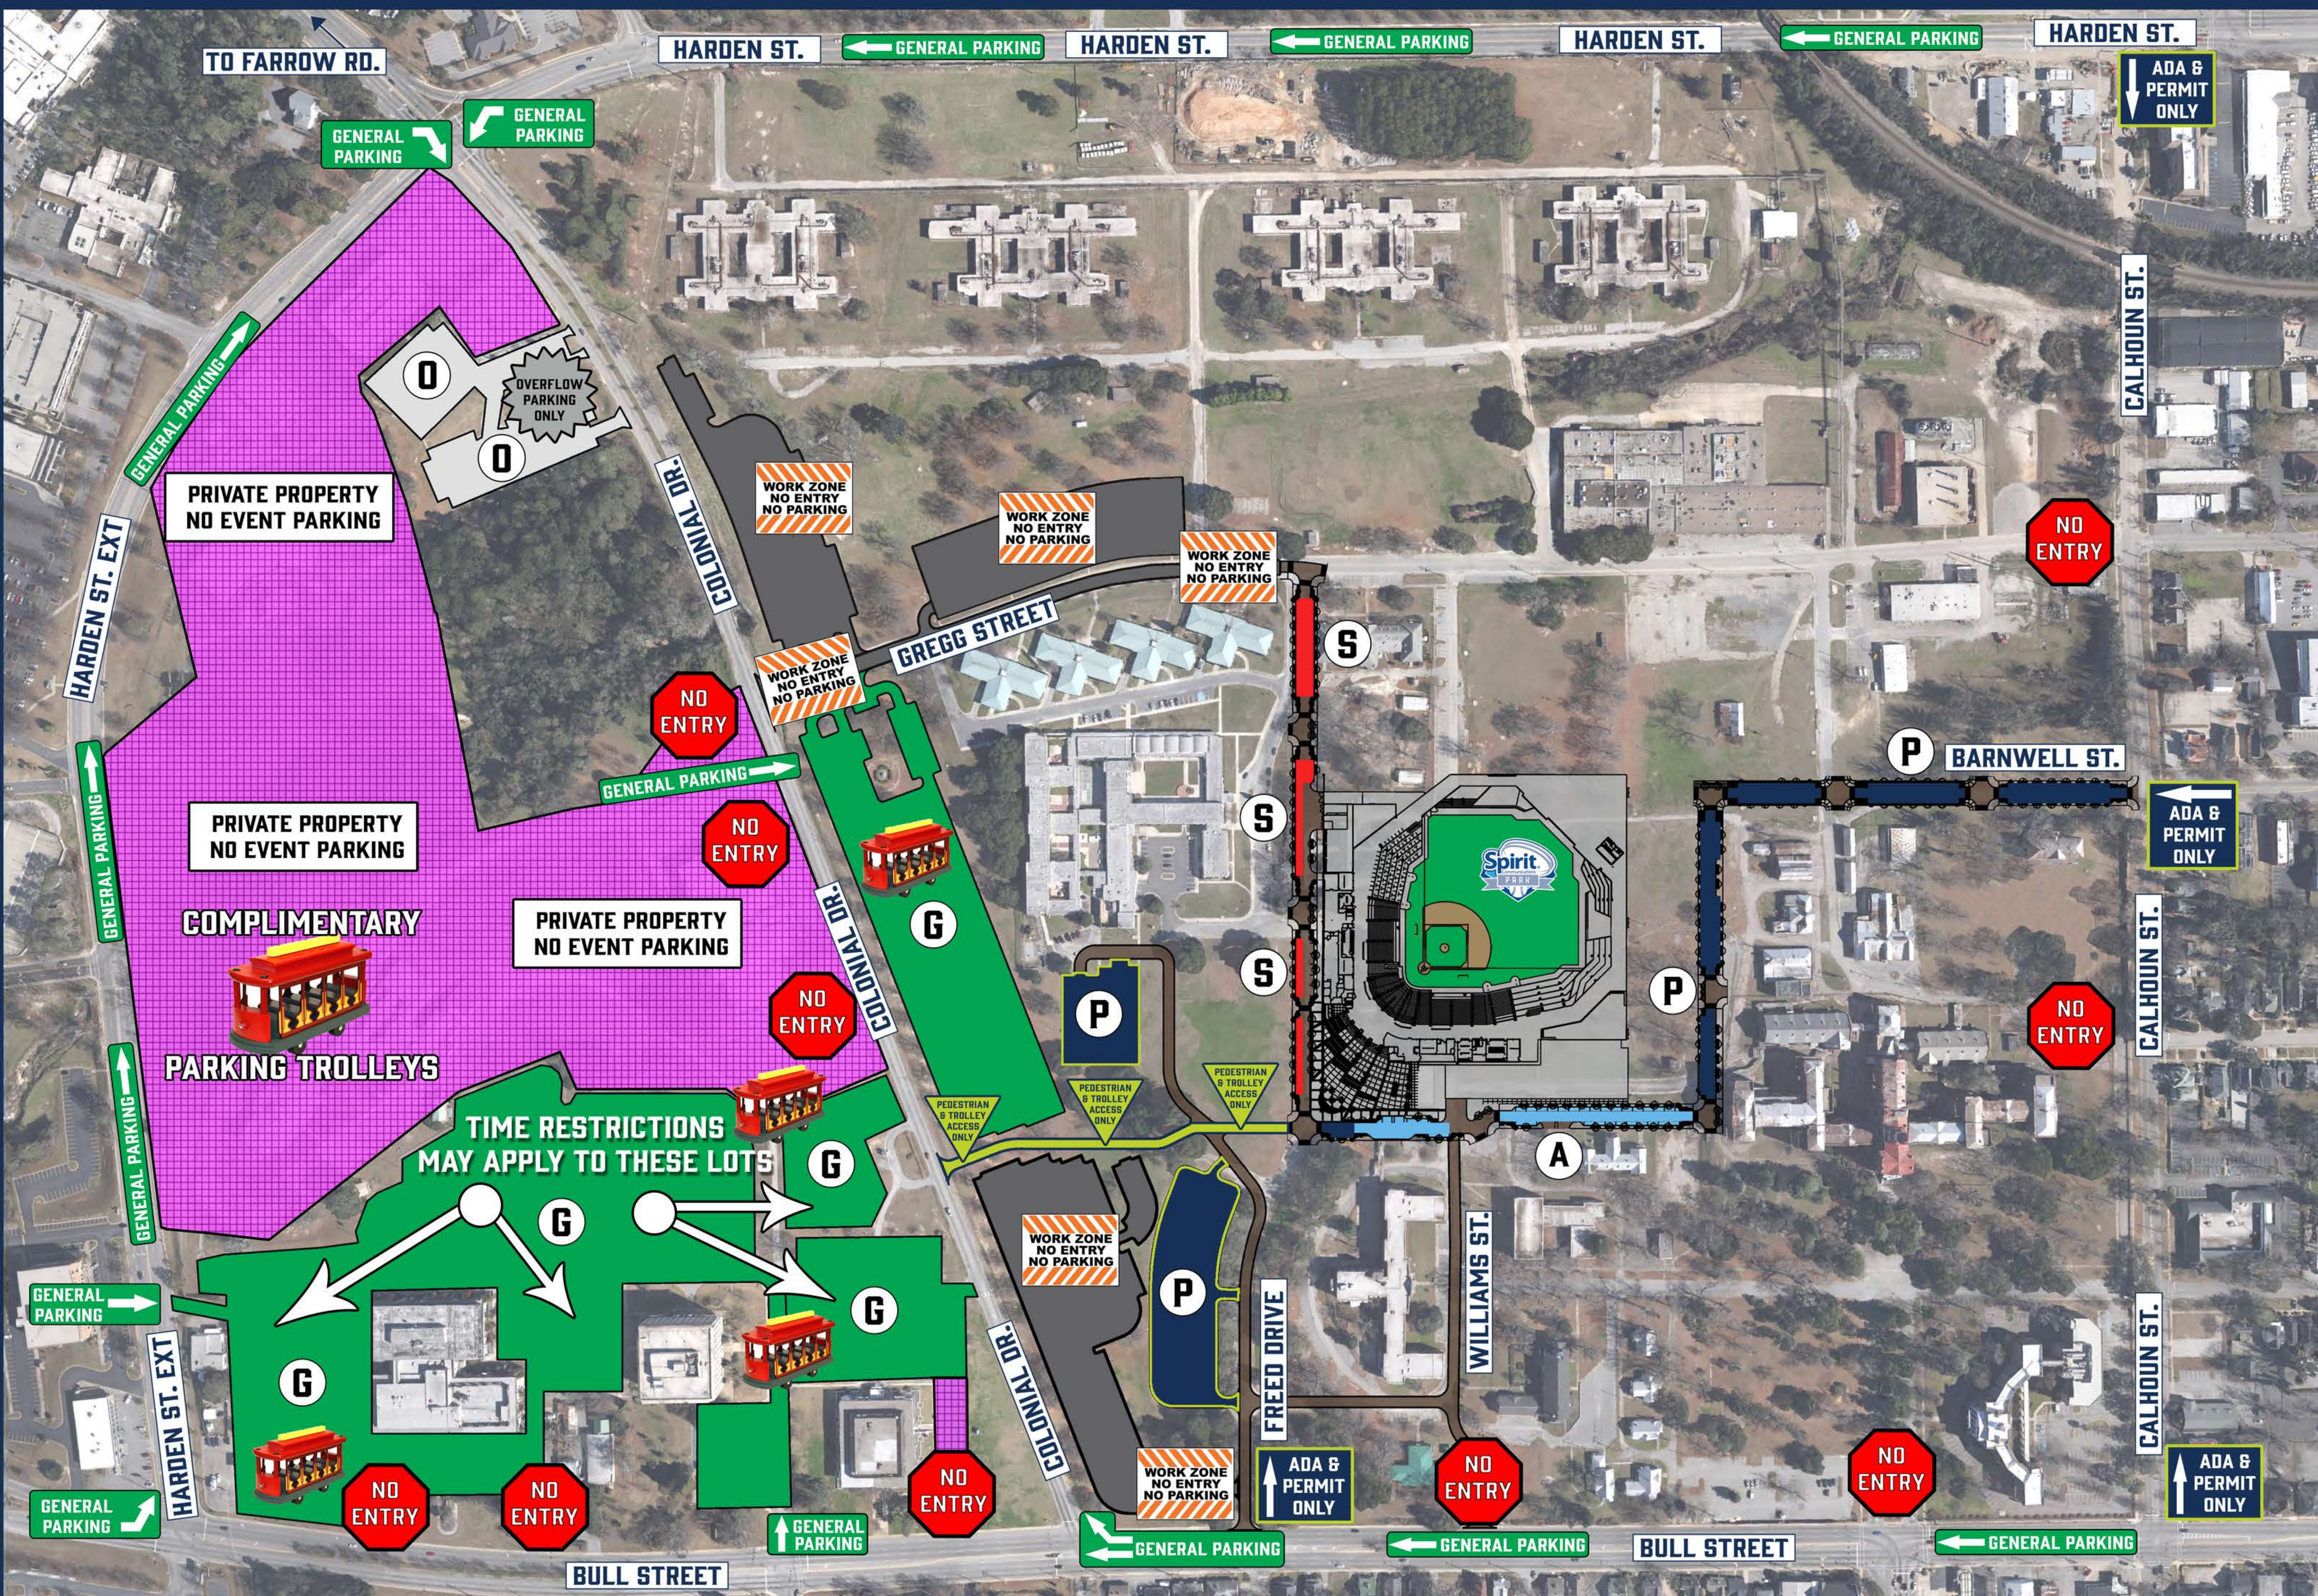

PARKING LEGEND

A

ADA PARKING
USE ADA & PERMIT ENTRANCES

G

GENERAL PARKING
USE GENERAL PARKING ENTRANCES

S

SUITE PARKING
USE ADA & PERMIT ENTRANCES

P

PERMIT PARKING
USE ADA & PERMIT ENTRANCES

O

OVERFLOW PARKING
ONLY AVAILABLE DURING SELL OUTS

GENERAL PARKING
\$4 / VEHICLE

We Are Columbia

AS A COURTESY, PLEASE DON'T PARK IN NEARBY NEIGHBORHOODS.